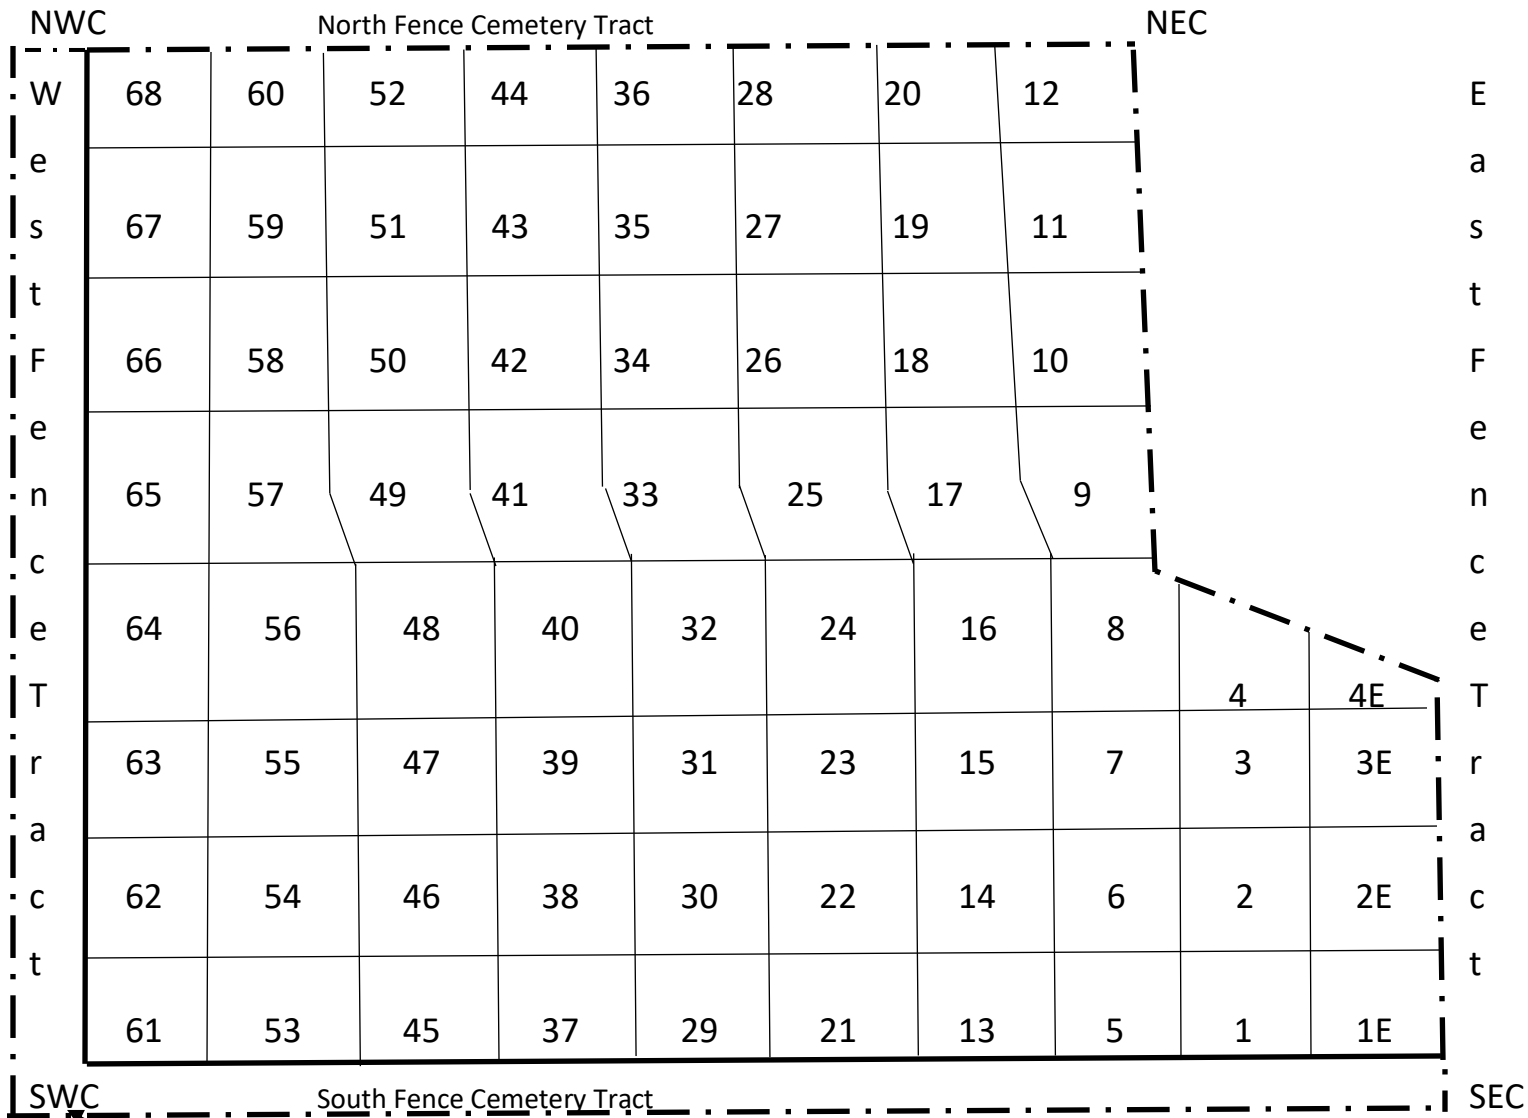

# Map of Sylvan Cemetery Tracts

(baseline pin) Grids are 50' by 50' except for those along the North and East fences.

Corners are located by a gold pin that is driven in even with the ground.